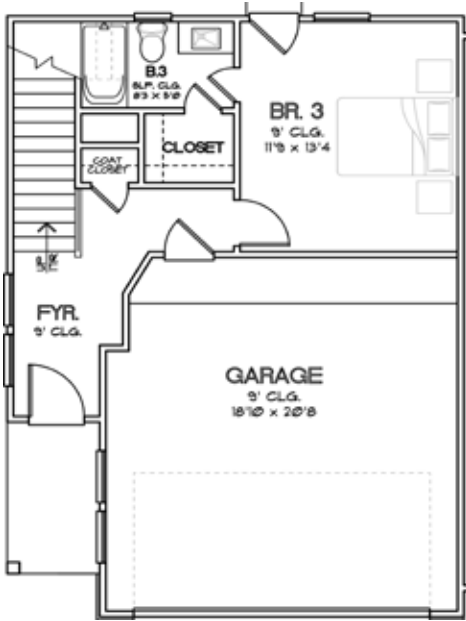

CHOICE IS THE ULTIMATE LUXURY

CITY HOMES
CHOICE

WHITE OAK STATION
1,902 SQ.FT.

FIRST FLOOR

SECOND FLOOR

THIRD FLOOR

CHOICE IS THE ULTIMATE LUXURY

FIRST FLOOR

SECOND FLOOR

THIRD FLOOR

FIRST FLOOR

SECOND FLOOR

THIRD FLOOR

FIRST FLOOR

SECOND FLOOR

THIRD FLOOR

FIRST FLOOR

SECOND FLOOR

THIRD FLOOR

CHOICE IS THE ULTIMATE LUXURY

FIRST FLOOR

SECOND FLOOR

THIRD FLOOR

CHOICE IS THE ULTIMATE LUXURY