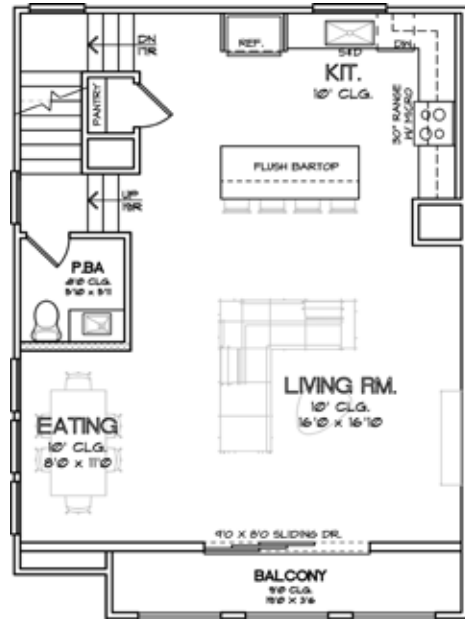

CHOICE IS THE ULTIMATE LUXURY

CITY HOMES
CHOICE

WHITE OAK STATION
1,902 SQ.FT.

FIRST FLOOR

SECOND FLOOR

THIRD FLOOR

CHOICE IS THE ULTIMATE LUXURY

FIRST FLOOR

SECOND FLOOR

THIRD FLOOR

FIRST FLOOR

SECOND FLOOR

THIRD FLOOR

FIRST FLOOR

SECOND FLOOR

THIRD FLOOR

FIRST FLOOR

SECOND FLOOR

THIRD FLOOR

CHOICE IS THE ULTIMATE LUXURY

FIRST FLOOR

SECOND FLOOR

THIRD FLOOR

CHOICE IS THE ULTIMATE LUXURY