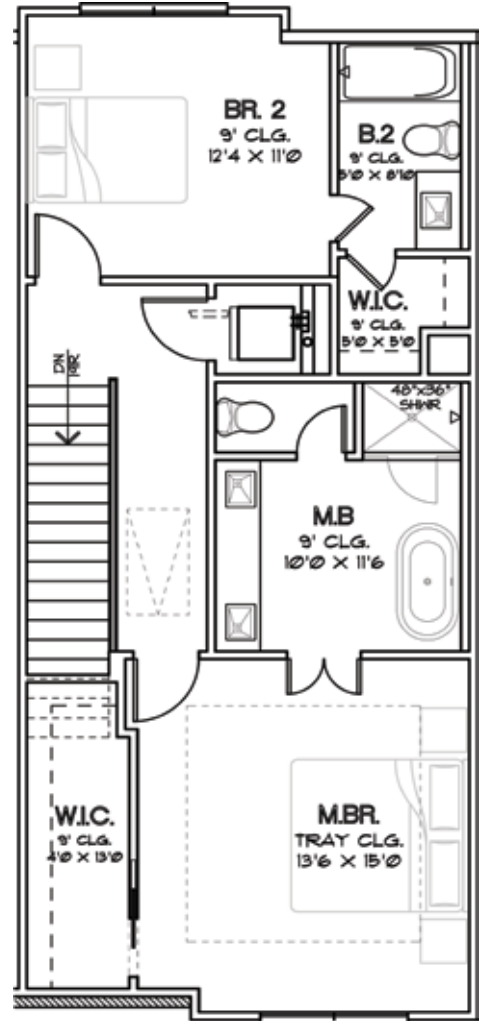

SECOND FLOOR

THIRD FLOOR

FIRST FLOOR

SECOND FLOOR

THIRD FLOOR

FIRST FLOOR

SECOND FLOOR

THIRD FLOOR

FIRST FLOOR

SECOND FLOOR

THIRD FLOOR

CHOICE IS THE ULTIMATE LUXURY

FIRST FLOOR

SECOND FLOOR

THIRD FLOOR

CHOICE IS THE ULTIMATE LUXURY

WHITE OAK STATION

FEATURES & SPECIFICATIONS

FIRST FLOOR (ENTRY WAY, FIRST BEDROOM, FIRST BATHROOM)

- Engineered Swiss Flooring in Entry Hall
- Coat Closet
- First Bedroom with Engineered Swiss Flooring
- Designer Porcelain Floors in Bathroom and Shower
- Quartz Countertops
- Undermounted Sink
- Modern Chrome Plumbing Fixtures
- Laminate Wood Steps up to Second Floor