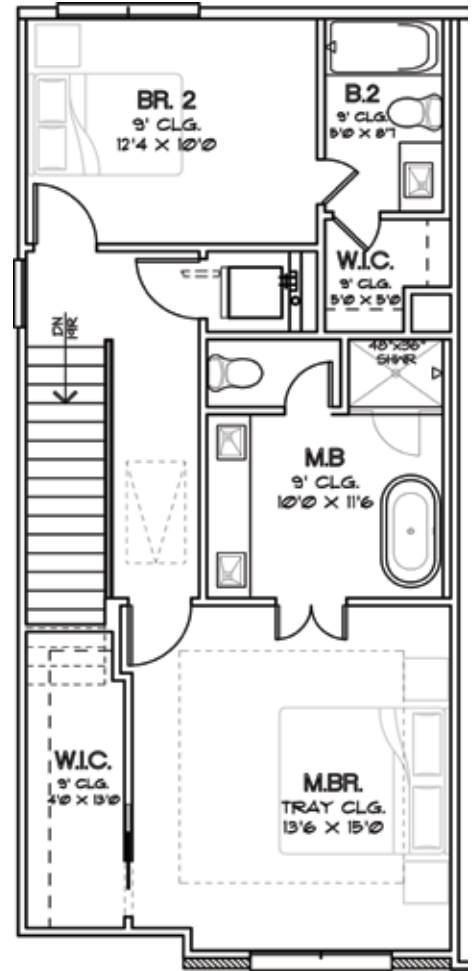

CHOICE IS THE ULTIMATE LUXURY

CITY HOMES
CHOICE

WHITE OAK STATION
1,902 SQ.FT.

FIRST FLOOR

SECOND FLOOR

THIRD FLOOR

CHOICE IS THE ULTIMATE LUXURY

FIRST FLOOR

SECOND FLOOR

THIRD FLOOR

FIRST FLOOR

SECOND FLOOR

THIRD FLOOR

FIRST FLOOR

SECOND FLOOR

THIRD FLOOR

FIRST FLOOR

SECOND FLOOR

THIRD FLOOR

CHOICE IS THE ULTIMATE LUXURY

FIRST FLOOR

SECOND FLOOR

THIRD FLOOR

CHOICE IS THE ULTIMATE LUXURY