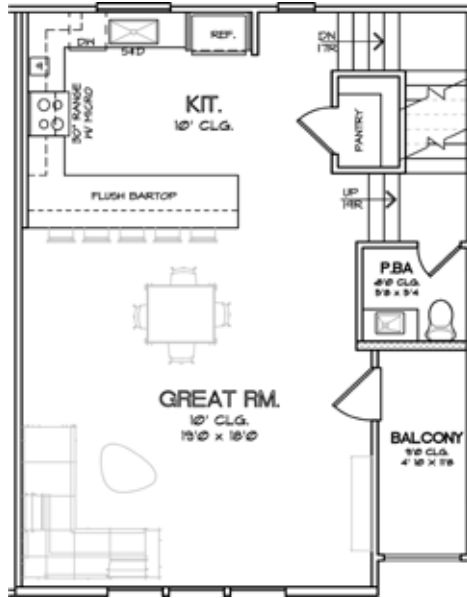

CHOICE IS THE ULTIMATE LUXURY

CITY HOMES
CHOICE

WHITE OAK STATION
1,902 SQ.FT.

FIRST FLOOR

SECOND FLOOR

THIRD FLOOR

CHOICE IS THE ULTIMATE LUXURY

FIRST FLOOR

SECOND FLOOR

THIRD FLOOR

FIRST FLOOR

SECOND FLOOR

THIRD FLOOR

FIRST FLOOR

SECOND FLOOR

THIRD FLOOR

FIRST FLOOR

SECOND FLOOR

THIRD FLOOR

CHOICE IS THE ULTIMATE LUXURY

FIRST FLOOR

SECOND FLOOR

THIRD FLOOR

CHOICE IS THE ULTIMATE LUXURY