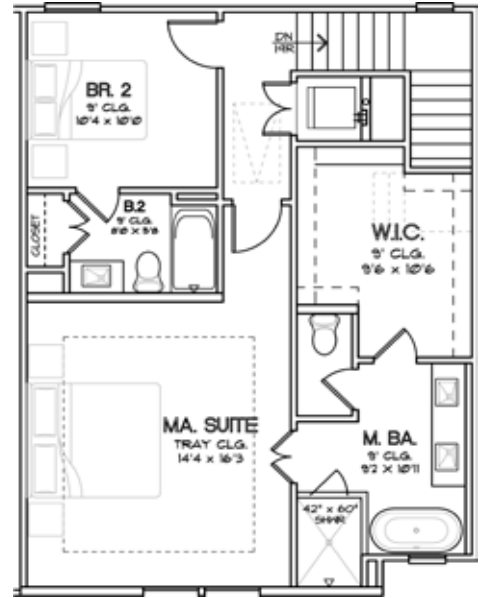

CHOICE IS THE ULTIMATE LUXURY

CITY HOMES
CHOICE

WHITE OAK STATION
1,902 SQ.FT.

FIRST FLOOR

SECOND FLOOR

THIRD FLOOR

CHOICE IS THE ULTIMATE LUXURY

FIRST FLOOR

SECOND FLOOR

THIRD FLOOR

FIRST FLOOR

SECOND FLOOR

THIRD FLOOR

FIRST FLOOR

SECOND FLOOR

THIRD FLOOR

FIRST FLOOR

SECOND FLOOR

THIRD FLOOR

CHOICE IS THE ULTIMATE LUXURY

FIRST FLOOR

SECOND FLOOR

THIRD FLOOR

CHOICE IS THE ULTIMATE LUXURY