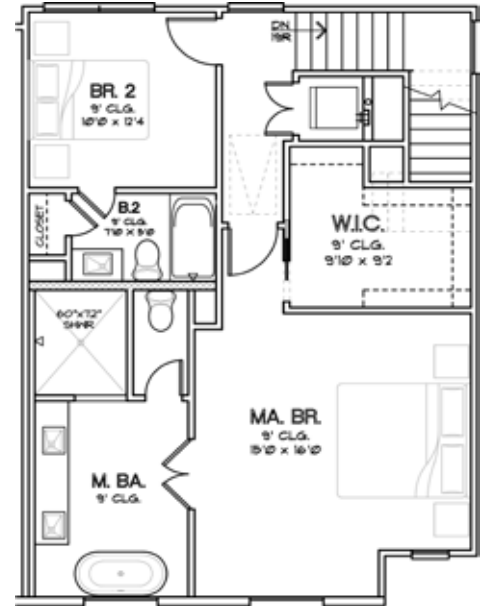

CHOICE IS THE ULTIMATE LUXURY

CITY HOMES
CHOICE

WHITE OAK STATION
1,902 SQ.FT.

FIRST FLOOR

SECOND FLOOR

THIRD FLOOR

CHOICE IS THE ULTIMATE LUXURY

FIRST FLOOR

SECOND FLOOR

THIRD FLOOR

FIRST FLOOR

SECOND FLOOR

THIRD FLOOR

FIRST FLOOR

SECOND FLOOR

THIRD FLOOR

FIRST FLOOR

SECOND FLOOR

THIRD FLOOR

CHOICE IS THE ULTIMATE LUXURY

FIRST FLOOR

SECOND FLOOR

THIRD FLOOR

CHOICE IS THE ULTIMATE LUXURY