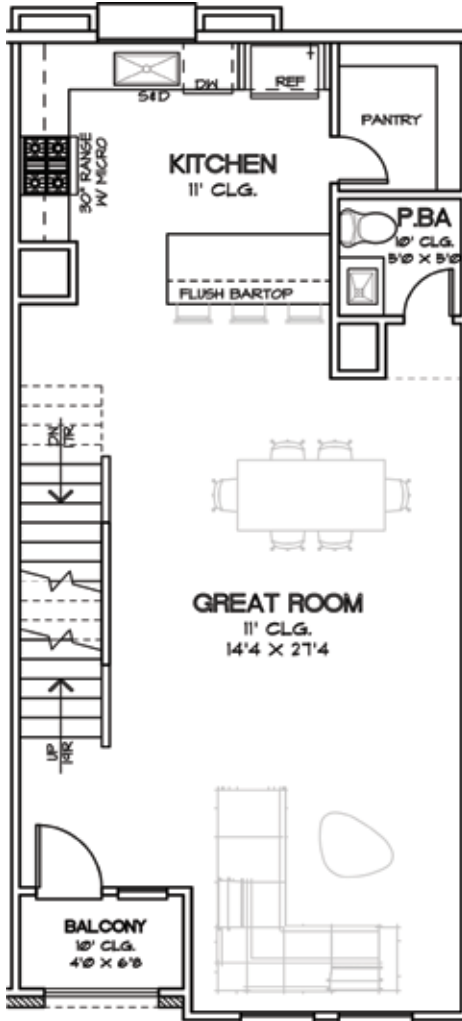

SECOND FLOOR

THIRD FLOOR

FIRST FLOOR

SECOND FLOOR

THIRD FLOOR

FIRST FLOOR

SECOND FLOOR

THIRD FLOOR

FIRST FLOOR

SECOND FLOOR

THIRD FLOOR

CHOICE IS THE ULTIMATE LUXURY

FIRST FLOOR

SECOND FLOOR

THIRD FLOOR

CHOICE IS THE ULTIMATE LUXURY

WHITE OAK STATION

FEATURES & SPECIFICATIONS

FIRST FLOOR (ENTRY WAY, FIRST BEDROOM, FIRST BATHROOM)

- Engineered Swiss Flooring in Entry Hall
- Coat Closet
- First Bedroom with Engineered Swiss Flooring
- Designer Porcelain Floors in Bathroom and Shower
- Quartz Countertops
- Undermounted Sink
- Modern Chrome Plumbing Fixtures
- Laminate Wood Steps up to Second Floor