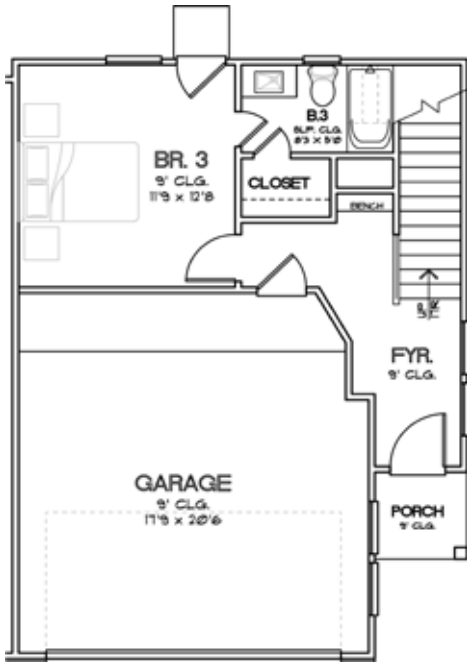

CHOICE IS THE ULTIMATE LUXURY

CITY HOMES
CHOICE

WHITE OAK STATION
1,902 SQ.FT.

FIRST FLOOR

SECOND FLOOR

THIRD FLOOR

CHOICE IS THE ULTIMATE LUXURY

FIRST FLOOR

SECOND FLOOR

THIRD FLOOR

FIRST FLOOR

SECOND FLOOR

THIRD FLOOR

FIRST FLOOR

SECOND FLOOR

THIRD FLOOR

FIRST FLOOR

SECOND FLOOR

THIRD FLOOR

CHOICE IS THE ULTIMATE LUXURY

FIRST FLOOR

SECOND FLOOR

THIRD FLOOR

CHOICE IS THE ULTIMATE LUXURY