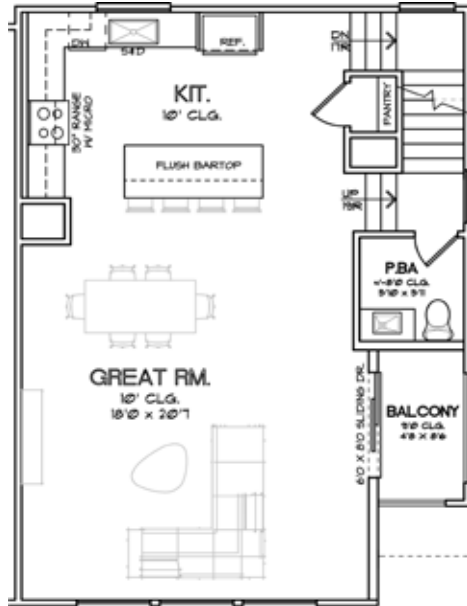

CHOICE IS THE ULTIMATE LUXURY

CITY HOMES
CHOICE

WHITE OAK STATION
1,902 SQ.FT.

FIRST FLOOR

SECOND FLOOR

THIRD FLOOR

CHOICE IS THE ULTIMATE LUXURY

FIRST FLOOR

SECOND FLOOR

THIRD FLOOR

FIRST FLOOR

SECOND FLOOR

THIRD FLOOR

FIRST FLOOR

SECOND FLOOR

THIRD FLOOR

FIRST FLOOR

SECOND FLOOR

THIRD FLOOR

CHOICE IS THE ULTIMATE LUXURY

FIRST FLOOR

SECOND FLOOR

THIRD FLOOR

CHOICE IS THE ULTIMATE LUXURY