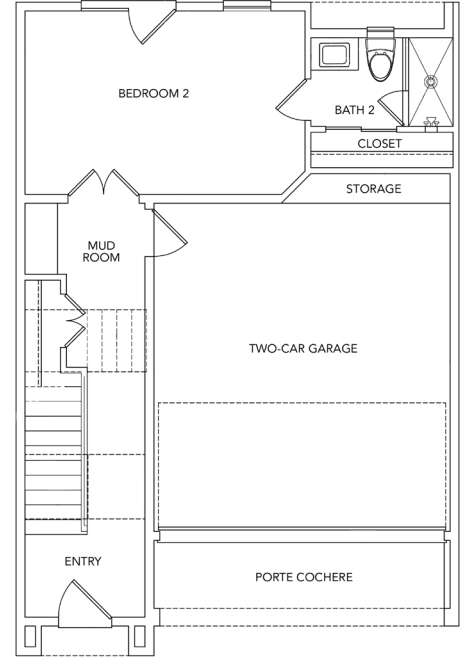

CITY HOMES
CHOICE

CHATEAUS AT HUTCHINS STREET
PLAN 2111 - 2,626 SQ. FT.

CHOICE IS THE ULTIMATE LUXURY