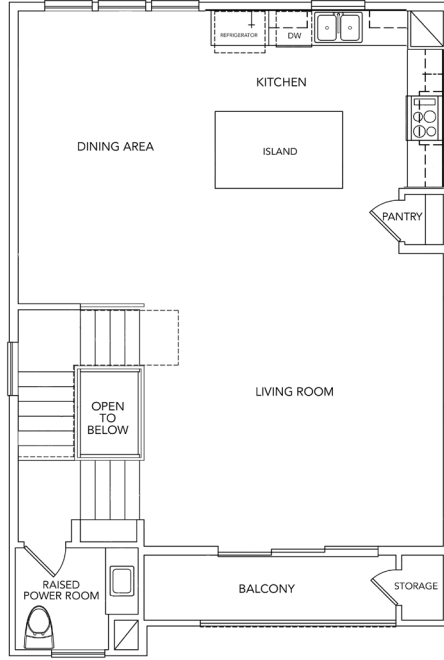

CITY HOMES
CHOICE

CHATEAUS AT HUTCHINS STREET
PLAN 2111 - 2,626 SQ. FT.

CHOICE IS THE ULTIMATE LUXURY