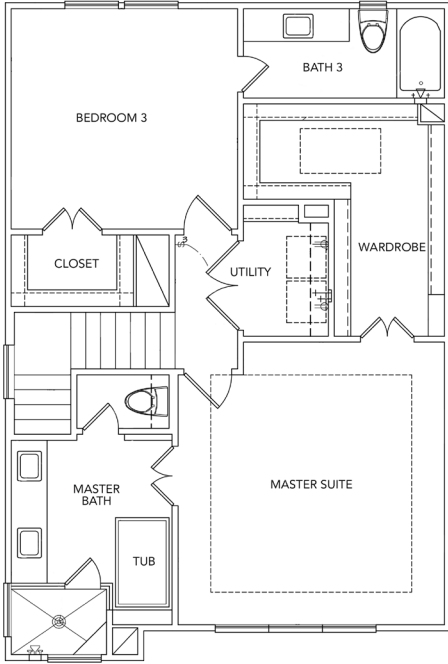

CITY HOMES
CHOICE

CHATEAUS AT HUTCHINS STREET
PLAN 2111 - 2,626 SQ. FT.

CHOICE IS THE ULTIMATE LUXURY