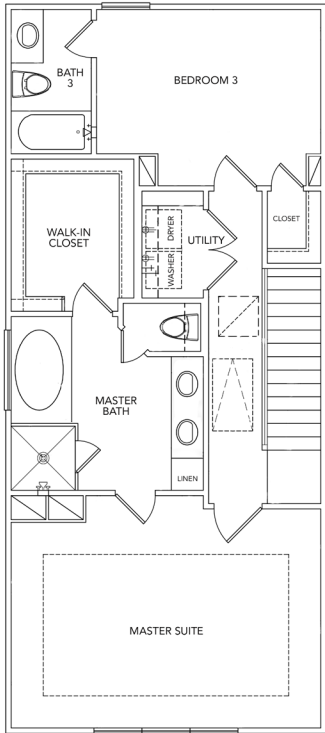

CITY HOMES  
CHOICE

CHATEAUS AT HUTCHINS STREET  
PLAN 2104 - 2,660 SQ. FT.

CHOICE IS THE ULTIMATE LUXURY