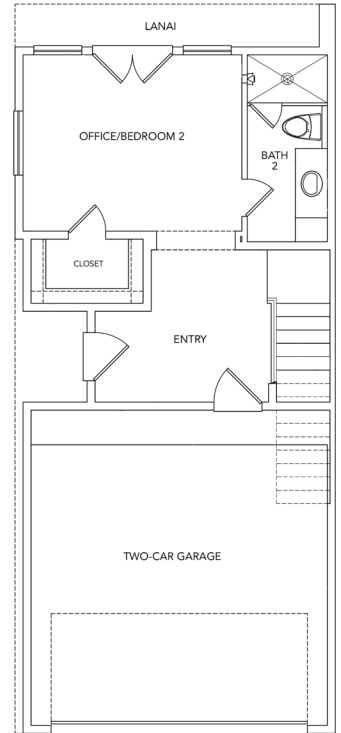

CITY HOMES  
CHOICE

CHATEAUS AT HUTCHINS STREET  
PLAN 2104 - 2,660 SQ. FT.

CHOICE IS THE ULTIMATE LUXURY